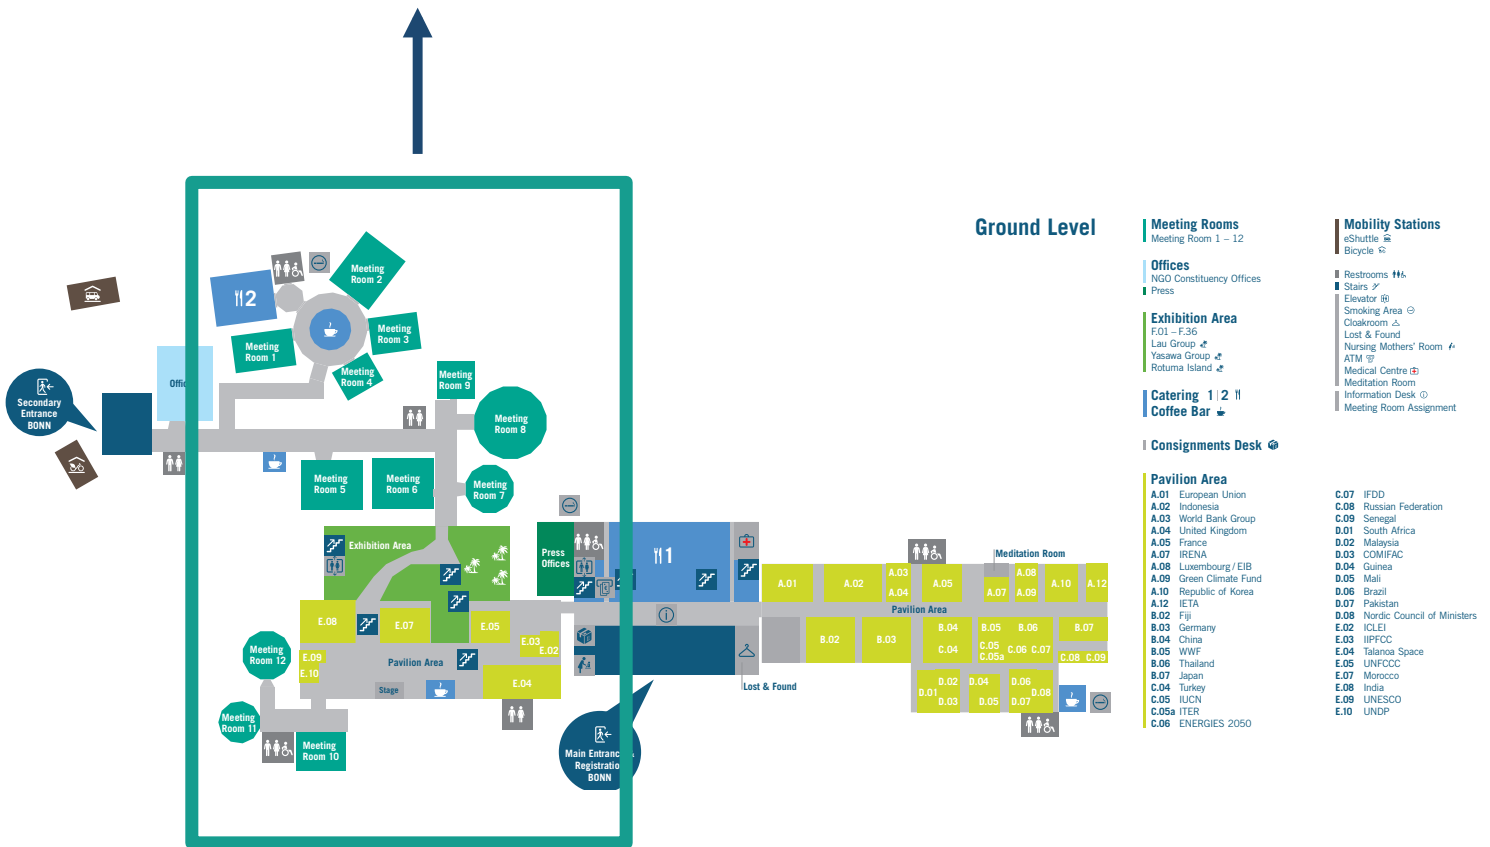

MAP OF THE BONN ZONE

GCA EVENT CAMPUS (more detail on following page)

FURTHER, FASTER— TOGETHER